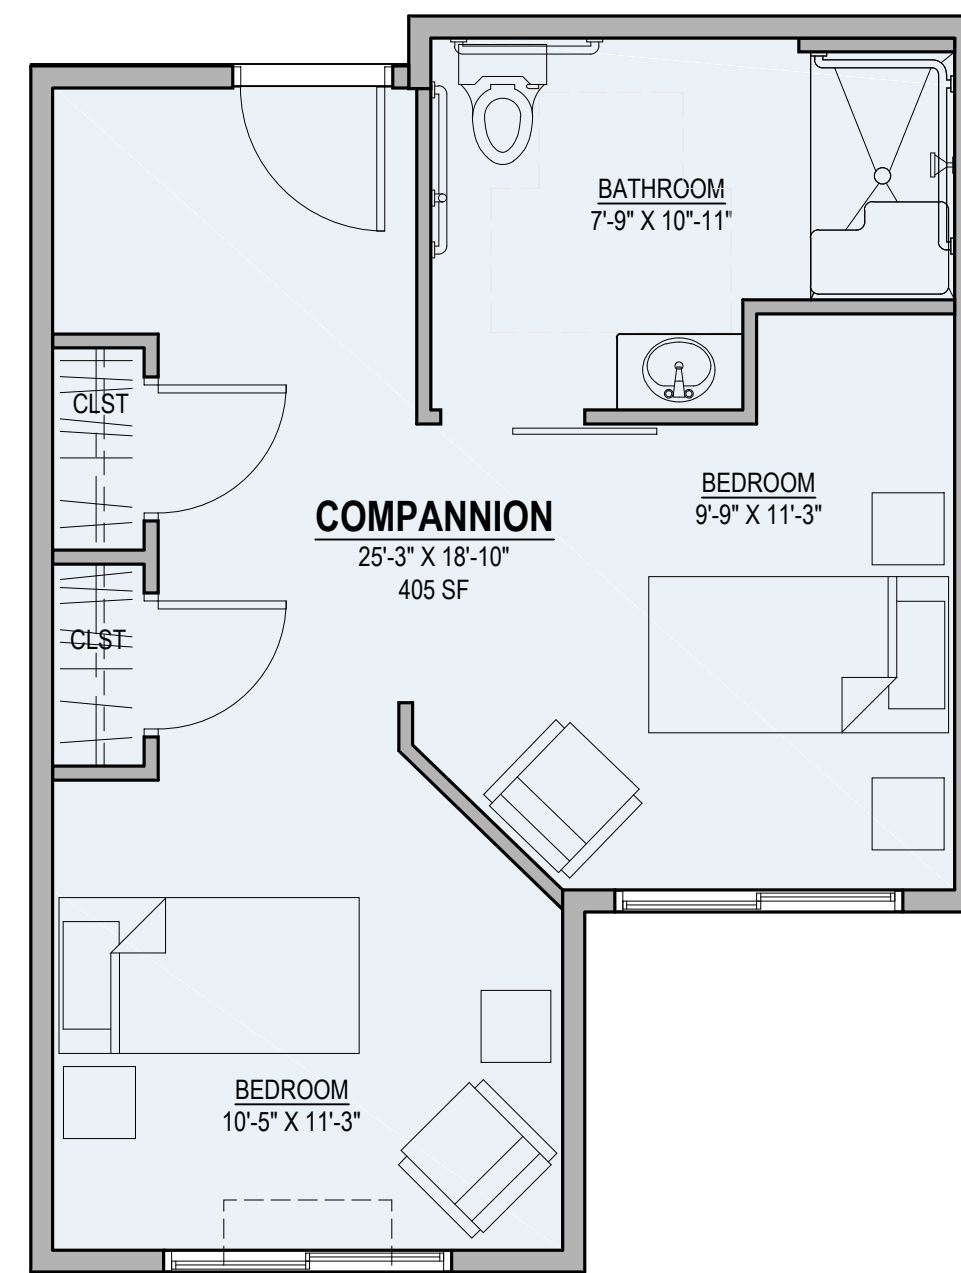

1 ONE BEDROOM UNIT - 490 SF

2 COMPANION UNIT - 405 SF

3 STUDIO UNIT - 293 SF

A MEMORY CARE UNIT PLANS

FIELDSTONE OLYMPIA
MEMORY CARE FACILITY

710 FIELDSTONE DRIVE SW, OLYMPIA, WASHINGTON 98502

A-001

MARKETING PLANS
JANUARY 11, 2018