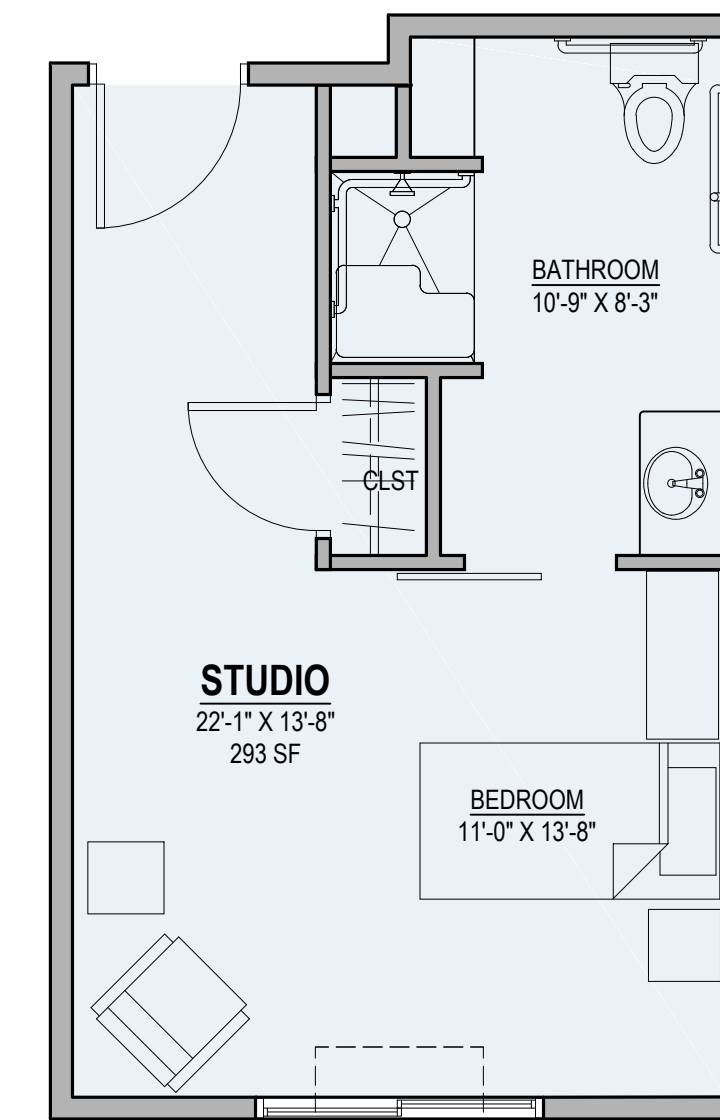

1 ONE BEDROOM UNIT - 490 SF

2 COMPANION UNIT - 405 SF

3 STUDIO UNIT - 293 SF

A MEMORY CARE UNIT PLANS

FIELDSTONE OLYMPIA
MEMORY CARE FACILITY

710 FIELDSTONE DRIVE SW, OLYMPIA, WASHINGTON 98502

A-001

MARKETING PLANS
JANUARY 11, 2018